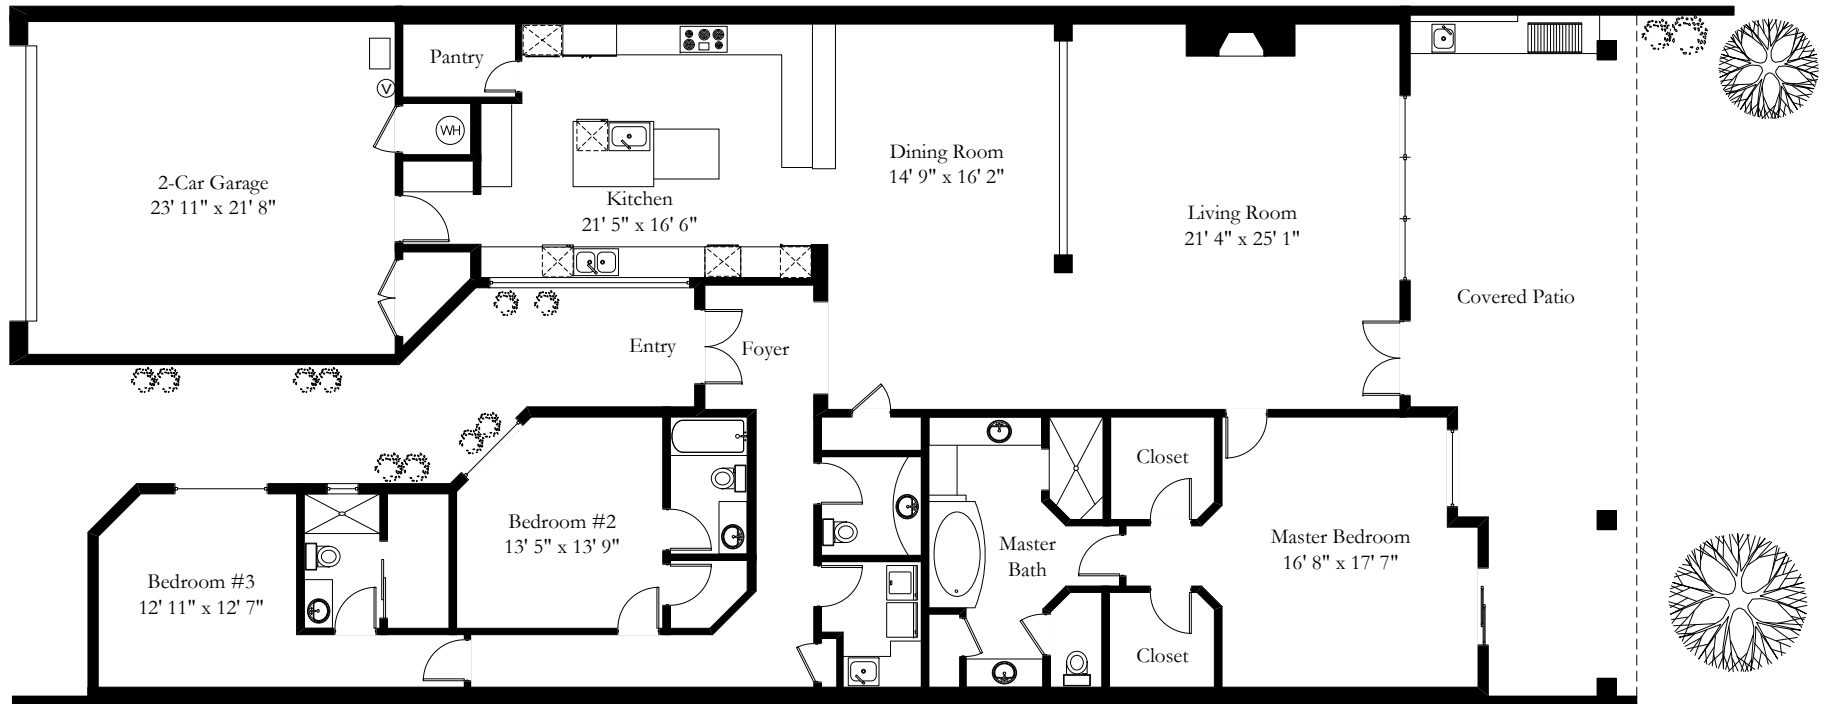

The square footages and room size information are deemed to be reliable but are not guaranteed and should be independently verified.

6755 N Chapultepec Circle

Site Visit January 2019

Copyright 2019 Floor Plans First! LLC
All Rights Reserved.

Living Area 3,119 Sq Ft
Garage 620 Sq Ft

www.FloorPlansFirst.com

Toll Free (877) 887-1500
Voice (520) 881-1500

Floor Plans First!
See the Floor Plan First!